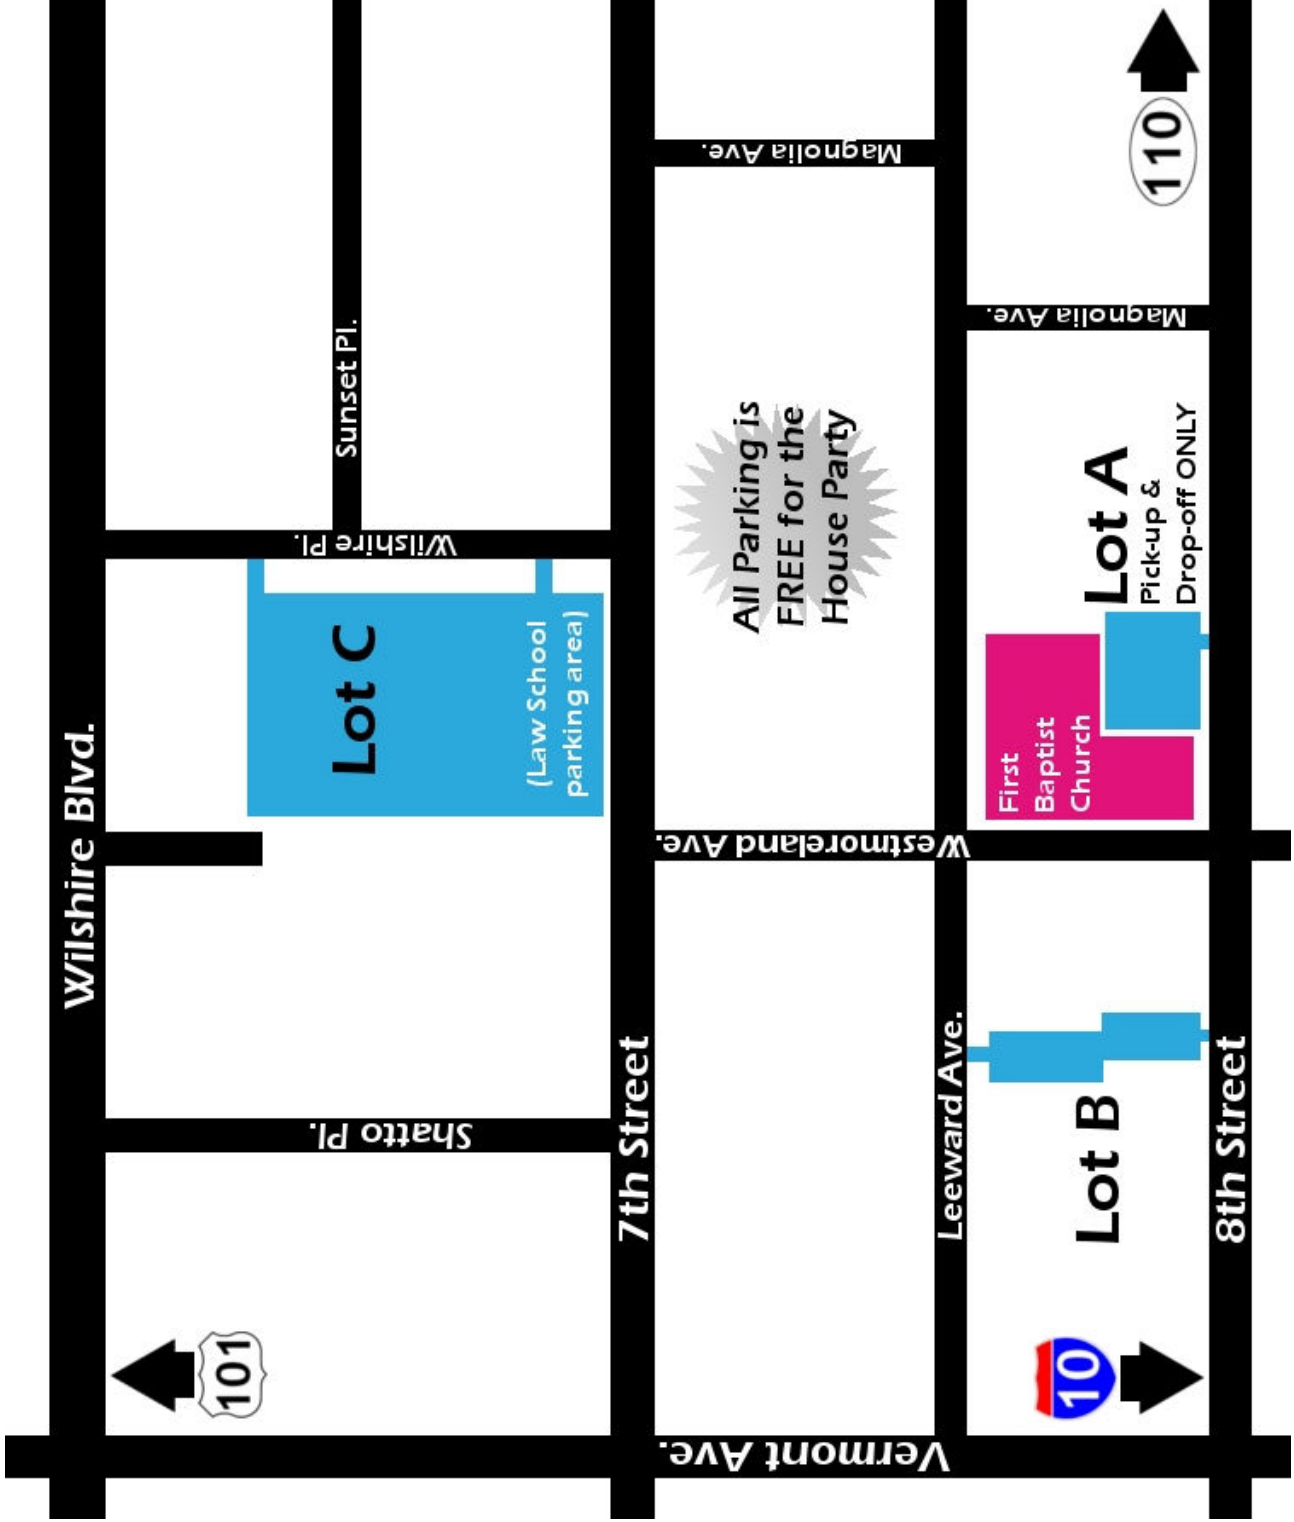

Parking is available in Lot B or Lot C. Lot A is reserved for pick-up and drop-off. Parking is free.

If you have any questions or need directions, call the church at (213) 384-2151.

Address:
First Baptist Church
760 S. Westmoreland Ave.
Los Angeles, CA 90005

The doors open at 3:30 pm.
Event begins at 4 pm.
Food served 6 to 8 pm.
Event ends at 9 pm.

First Baptist Church
Lot A
Pick-up & Drop-off ONLY

All Parking is FREE for the House Party

Lot B

Lot C
(Law School parking area)